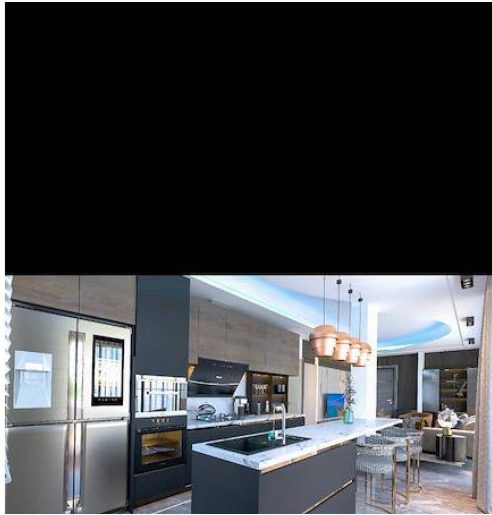

Daha fazla bilgi için profesyonel emlak danışmanınızı arayınız.

Benek Çağakanlı
+90 (542) 853 9399