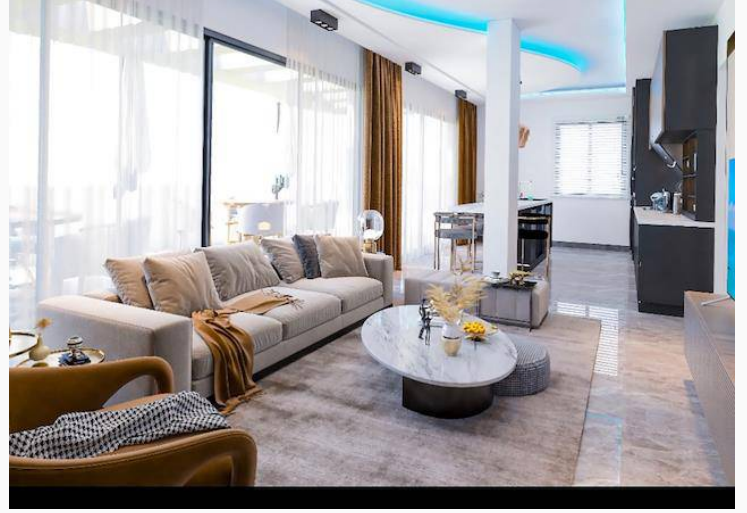

Penthouse . 2+1 New Life İn Iskele Long Beach, The Pearll Of The Mediterranean

Long Beach, İskele, Kıbrıs

İlan Numarası	98385
Durumu	Satılık
Konut Tipi	Penthouse
Toplam Arsa/Arazi Alanı	400 m²
Kullanılabilir İç Alan	180 m²
Kat	6. Kat
İnşaat Yılı	2022
Asansör	Var
Oturma Odası	1
Koçan Tipi	Eşdeğer Koçan

Penthouse . 2+1 New Life İn Iskele Long Beach, The Pearll Of The Mediterranean

A unique project consisting of 22 luxury apartments, combining modern and facilitating design, with the assurance of Kurtsan, to step into your new life in Long Beach, the most beautiful coastline of Cyprus.

Features of 11 one-bedroom, 9 two-bedroom residences and 2 penthouses with a deep blue view of the Mediterranean:

- The dropped ceiling and spotlighting system
- Special design kitchen and granite kitchen counter
- natural marble stair treads
- Built-in wardrobes in all bedrooms
- Color options in bathroom tiles

Daha fazla bilgi için profesyonel emlak danışmanınızı arayınız.

Benek Çağakanlı
+90 (542) 853 9399