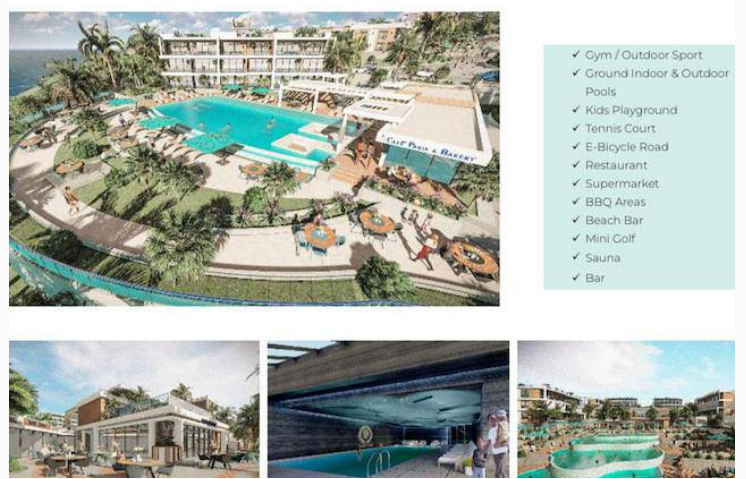

MCKENZIE PROPERTY

McKenzie Property

Caesar's Cliff Projesinden Muhteşem Ultra Villalar Sizi Bekliyor! 2025'Te Teslim.

£300.000

Esentepe, Girne, Kıbrıs

Daha fazla bilgi için profesyonel emlak danışmanınızı arayınız.

Emin Onuş
+90 (533) 840 2311